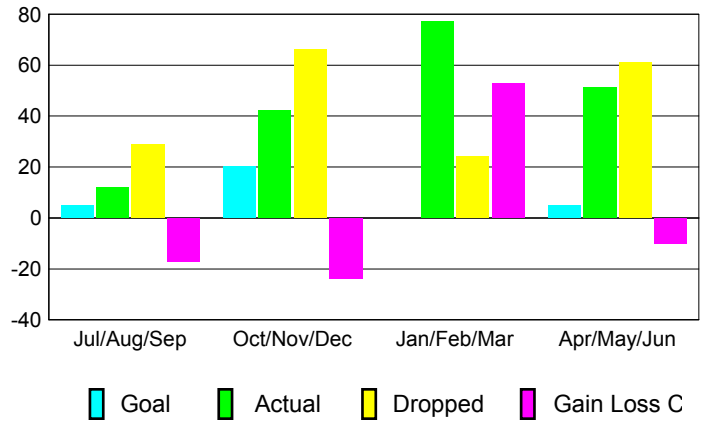

GMT: **Andre Nimchuk**

Location: **SASKATCHEWAN**

GMT CA: **2**

CLUBS

Month	New Club Goal	Actual New Clubs	Actual Dropped Clubs	Gain/Loss of Clubs
2012-2013				
Jul/Aug/Sep	0	0	1	-1
Oct/Nov/Dec	2	0	1	-1
Jan/Feb/Mar	1	2	0	2
Apr/May/June	0	0	0	0
Totals	3	2	2	0

Club Results 2012-2013

Goal, New, Dropped, Gain/Loss

MEMBERSHIP

Month	Net Memb Goal	Actual New Memb	Actual Dropped Memb	Gain/Loss of Memb
2012-2013				
Jul/Aug/Sep	5	12	29	-17
Oct/Nov/Dec	20	42	66	-24
Jan/Feb/Mar	0	77	24	53
Apr/May/June	5	51	61	-10
Totals	30	182	180	2

Membership Results 2012-2013

Goal, New, Dropped, Gain/Loss

YTD Status Quo Clubs 2012-2013

Status Quo Clubs Compared to Status Quo Members

Gender Comparison 2012-2013

Club Gain/Loss 2012-2013

Membership Gain/Loss 2012-2013