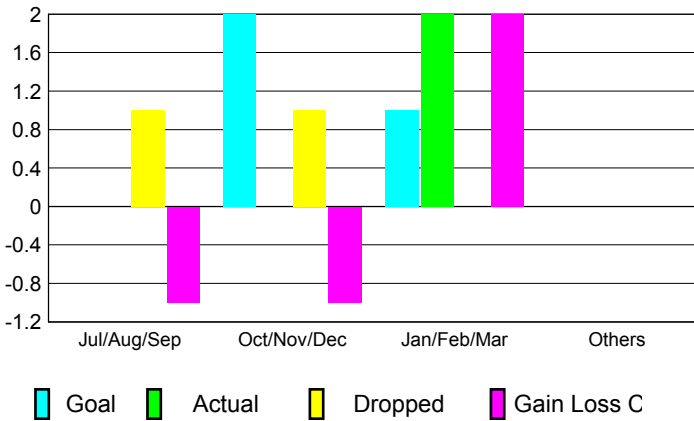

GMT: **Andre Nimchuk**

Location: **SASKATCHEWAN**

GMT CA: **2**

CLUBS

Month	New Club Goal	Actual New Clubs	Actual Dropped Clubs	Gain/Loss of Clubs
2012-2013				
Jul/Aug/Sep	0	0	1	-1
Oct/Nov/Dec	2	0	1	-1
Jan/Feb/Mar	1	2	0	2
Apr/May/June	0	0	0	0
Totals	3	2	2	0

Club Results 2012-2013

Goal, New, Dropped, Gain/Loss

MEMBERSHIP

Month	Net Memb Goal	Actual New Memb	Actual Dropped Memb	Gain/Loss of Memb
2012-2013				
Jul/Aug/Sep	5	12	29	-17
Oct/Nov/Dec	20	42	66	-24
Jan/Feb/Mar	0	77	24	53
Apr/May/June	5	51	61	-10
Totals	30	182	180	2